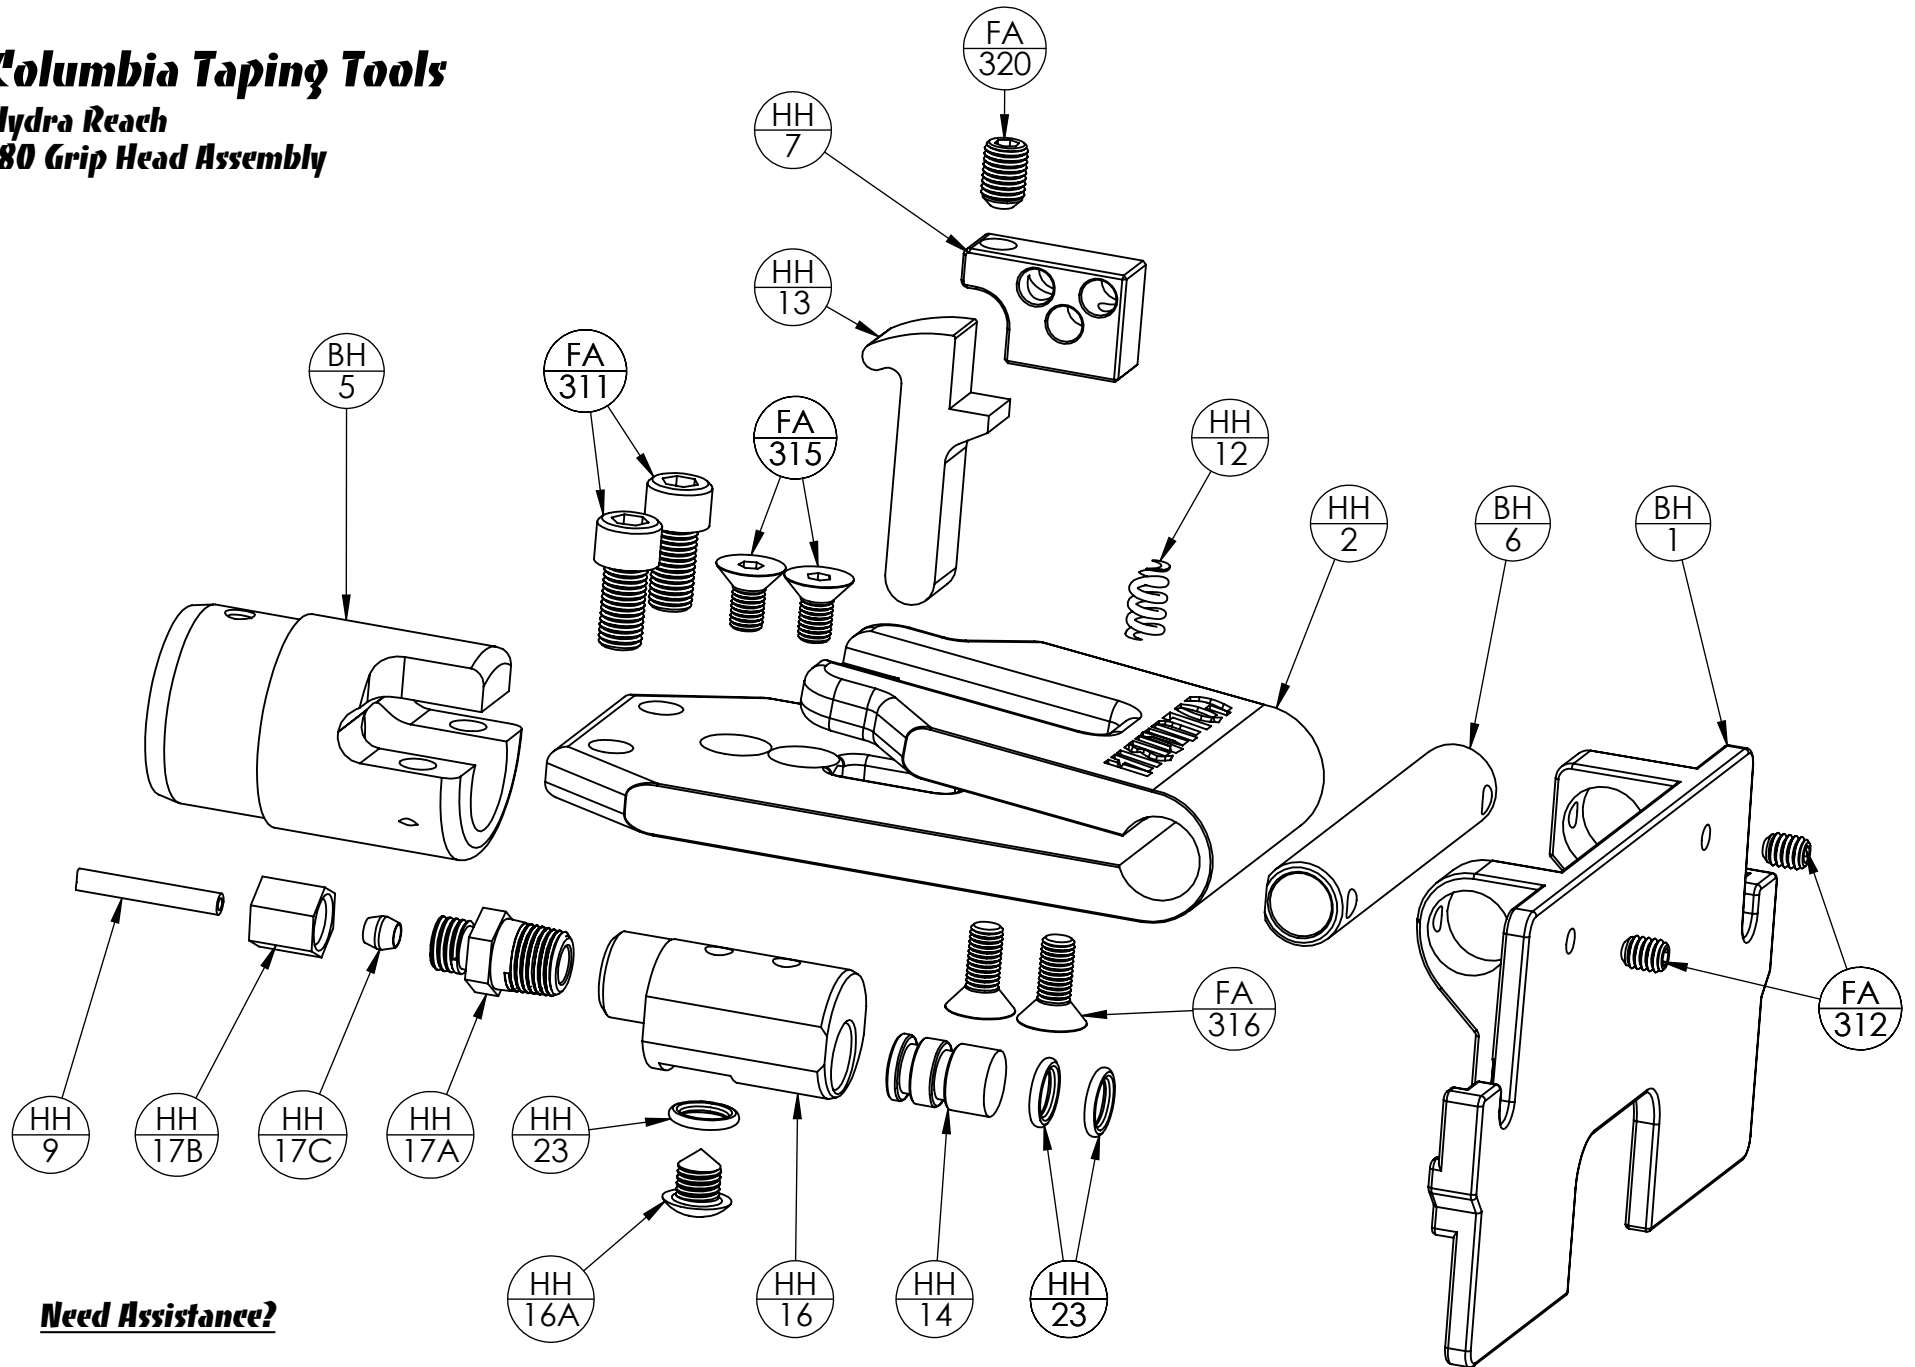

Columbia Taping Tools

Hydra Reach 180 Grip Head Assembly

Need Assistance?

1.800.663.8121
www.columbiafools.com

April 2015